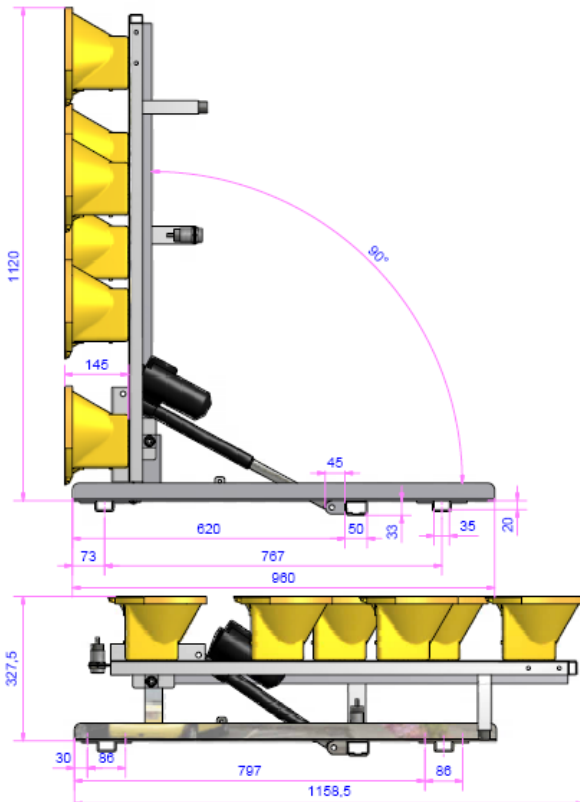

LP15 Mini Light Arrow

Lightweight lighting arrow suitable for mounting to all types of traffic management vehicles. Available as a fixed version for mounting to the rear of smaller trucks and vans or with raise and lower for mounting to the roof of vans or flat bed vehicles.

Specifications:

- Galvanised steel frame
- 200mm halogen amber lamps for left or right directional arrow
 - 12V or 24V power supply
- In cab controls showing arrow direction selected
 - In cab electric raise/lower controls
 - LED versions also available