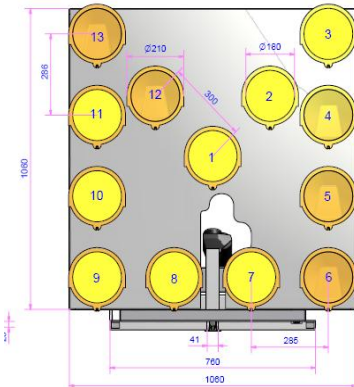

LP15 Mini Light Arrow

Lightweight lighting arrow suitable for mounting to all types of traffic management vehicles. Available as a fixed version for mounting to the rear of smaller trucks and vans or with raise and lower for mounting to the roof of vans or flat bed vehicles.

Specifications:

- Galvanised steel frame
- 200mm halogen amber lamps for left or right directional arrow
 - 12V or 24V power supply
- In cab controls showing arrow direction selected
 - In cab electric raise/lower controls
 - LED versions also available