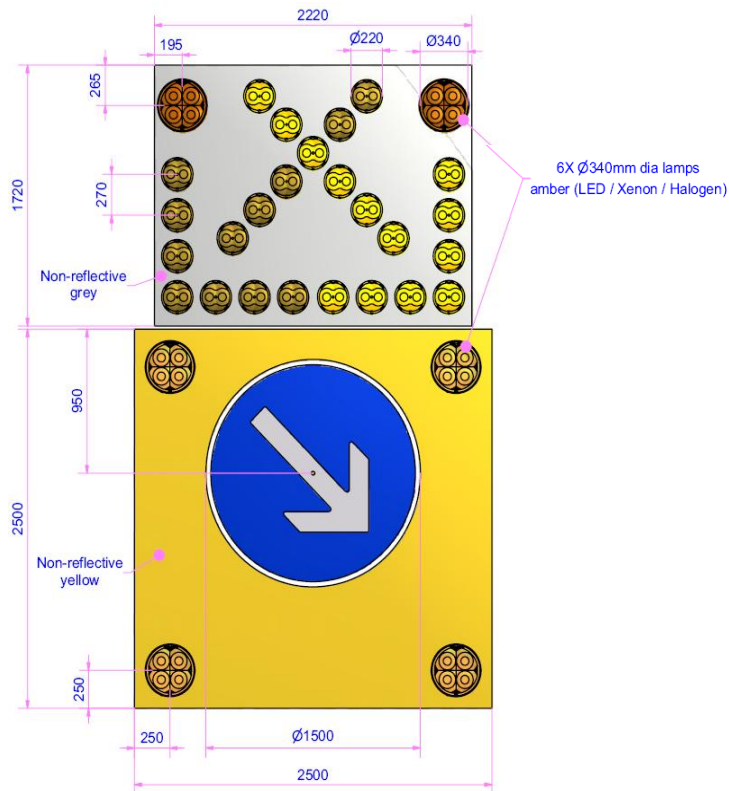

Vertical Lift Lighting Arrow

King Highway Products Ltd

Riverside, Market Harborough, Leicestershire, LE16 7PX

Tel: 01858 467361 Fax: 01858 467161 email: sales@traiload.co.uk Web: www.traiload.co.uk

The company pursues a policy of continuous product development and reserves the right to make any changes to these specifications it considers necessary.